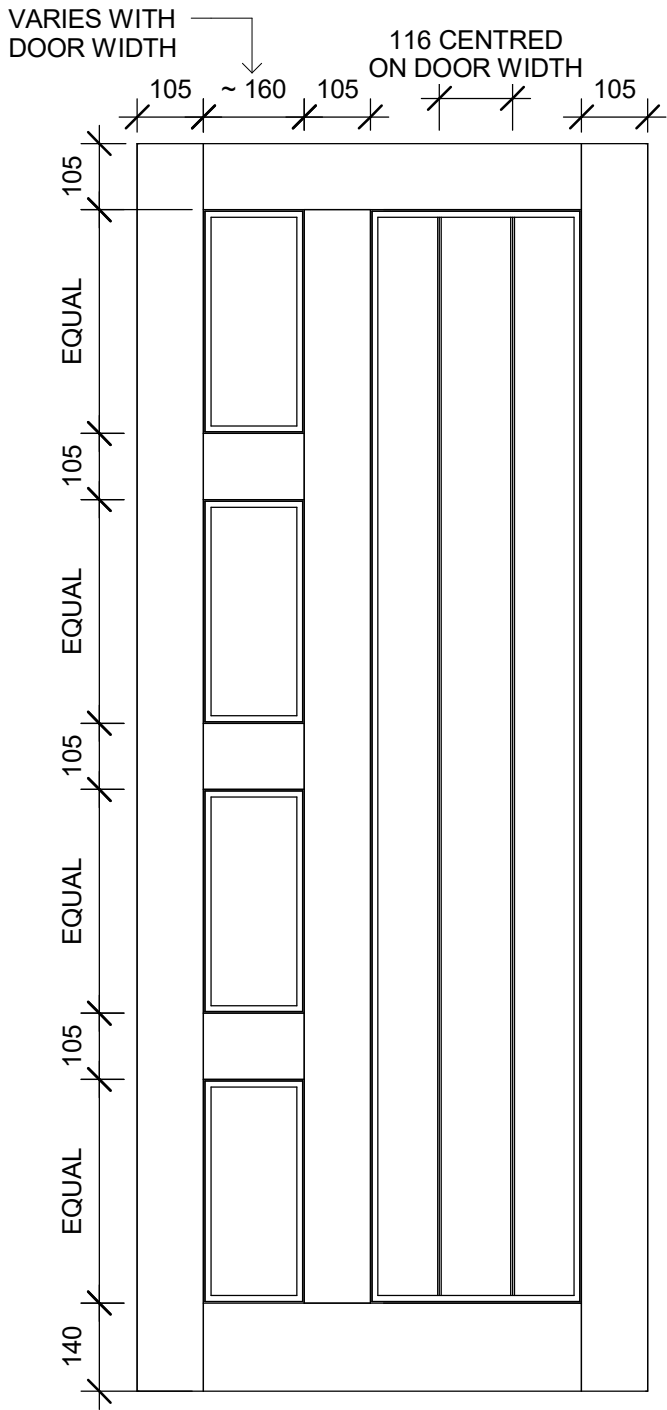

Range: Aluminium

Type: Strata

Version: 2.0

Code: Strata 10TV

www.parkwooddoors.co.nz
www.parkwooddoors.com.au

- Panel thickness = 41mm
- Can be made any size up to 2650 x1350mm and powdercoated in any standard colour.
- Panels are made with aluminium profiles.
- This panel is single glazed in any 6mm glass required.
- For our full warranty details refer to our website.
- Can be hung in any type of aluminium or timber jamb/frame, by others.
- These drawings and pictures are representations of the panel only - detail not exact.

Range: Aluminium

Type: Strata

Version: 2.0

Code: Strata 11T

www.parkwooddoors.co.nz
www.parkwooddoors.com.au

- Panel thickness = 41mm
- Can be made any size up to 2650 x1350mm and powdercoated in any standard colour.
- Panels are made with aluminium profiles.
- This panel is single glazed in any 6mm glass required.
- For our full warranty details refer to our website.
- Can be hung in any type of aluminium or timber jamb/frame, by others.
- These drawings and pictures are representations of the panel only - detail not exact.

Range: Aluminium

Type: Strata

Version: 2.0

Code: Strata 14T

www.parkwooddoors.co.nz
www.parkwooddoors.com.au

- Panel thickness = 41mm
- Can be made any size up to 2650 x1350mm and powdercoated in any standard colour.
- Panels are made with aluminium profiles.
- This panel is single glazed in any 6mm glass required.
- For our full warranty details refer to our website.
- Can be hung in any type of aluminium or timber jamb/frame, by others.
- These drawings and pictures are representations of the panel only - detail not exact.