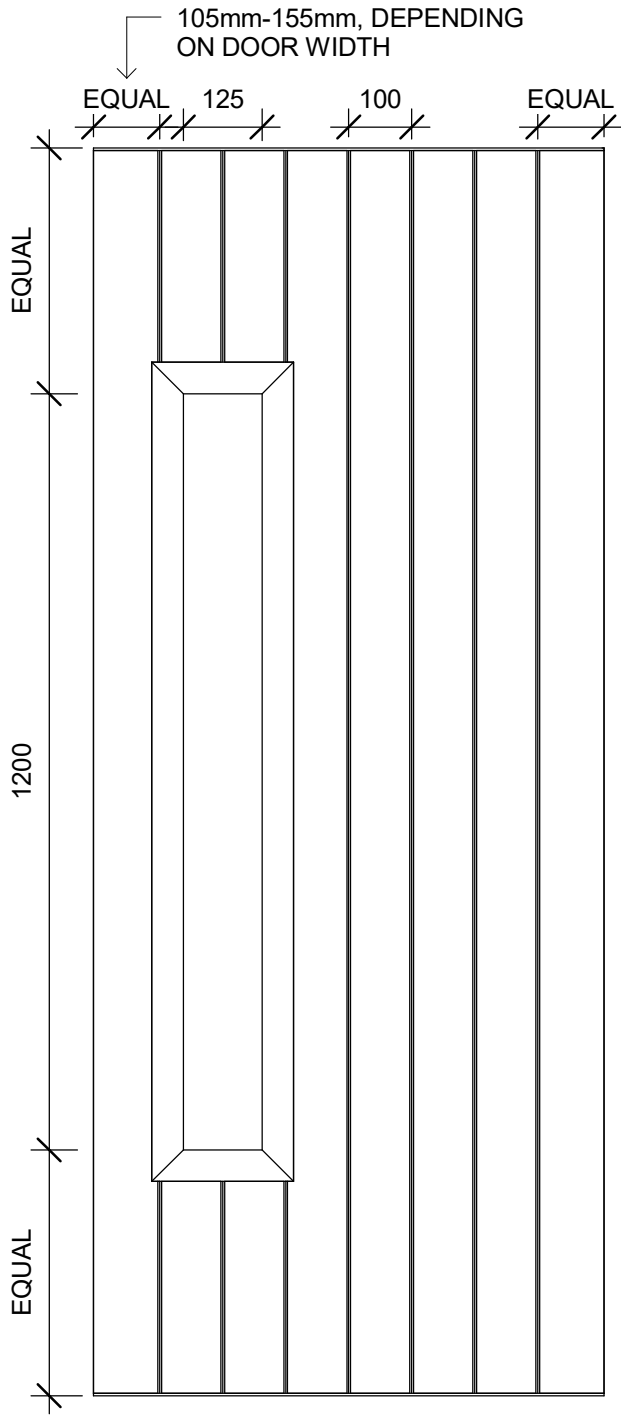

Range: Aluminium

Type: Strata

Version: 2.0

Code: Strata TGV

www.parkwooddoors.co.nz
www.parkwooddoors.com.au

- Panel thickness = 41mm
- Can be made any height up to 2650mm and powdercoated in any standard colour.
- This panel is double glazed (unit 18mm thick).
- For our full warranty details refer to our website.
- Can be hung in any type of aluminium or timber jamb/frame, by others.
- These drawings and pictures are representations of the panel only - detail not exact.

Range: Aluminium

Type: Strata

Version: 2.0

Code: Strata TGVVP10

www.parkwooddoors.co.nz
www.parkwooddoors.com.au

- Panel thickness = 42mm
- Can be made any size up to 2400 x1200mm and powdercoated in any standard colour.
- Panels are made with aluminium skin and aluminium honeycombe core.
- Panels are thermally enhanced.
- For our full warranty details refer to our website.
- Can be hung in any type of aluminium or timber jamb/frame, by others.
- These drawings and pictures are representations of the panel only - detail not exact.