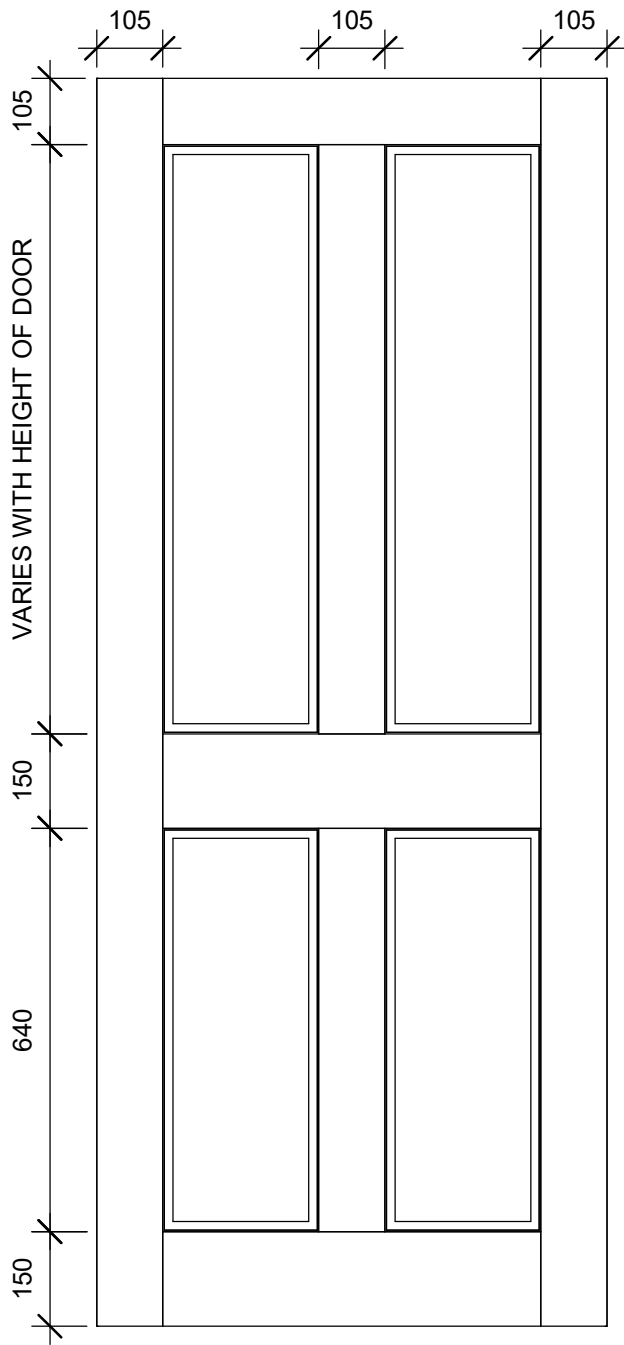

- Panel thickness = 41mm
- Can be made any size up to 2650 x1350mm and powdercoated in any standard colour.
- Panels are made with aluminium profiles.
- For our full warranty details refer to our website.
- Can be hung in any type of aluminium or timber jamb/frame, by others.
- These drawings and pictures are representations of the panel only - detail not exact.

Range: Aluminium

Type: Strata

Version: 2.0

Code: Strata TGV

www.parkwooddoors.co.nz
www.parkwooddoors.com.au

- Panel thickness = 41mm
- Can be made any height up to 2650mm and powdercoated in any standard colour.
- This panel is double glazed (unit 18mm thick).
- For our full warranty details refer to our website.
- Can be hung in any type of aluminium or timber jamb/frame, by others.
- These drawings and pictures are representations of the panel only - detail not exact.

Range: Aluminium

Type: Strata

Version: 2.0

Code: Strata TGVVP10

www.parkwooddoors.co.nz
www.parkwooddoors.com.au

- Panel thickness = 42mm
- Can be made any size up to 2400 x1200mm and powdercoated in any standard colour.
- Panels are made with aluminium skin and aluminium honeycombe core.
- Panels are thermally enhanced.
- For our full warranty details refer to our website.
- Can be hung in any type of aluminium or timber jamb/frame, by others.
- These drawings and pictures are representations of the panel only - detail not exact.

Range: Aluminium
 Type: Thermtek
 Version: 2.0

Code: **Thermtek 3HV**

www.parkwooddoors.co.nz
www.parkwooddoors.com.au

- Panel thickness = 41mm
- Can be made any size up to 2650 x1210mm and powdercoated in any standard colour.
- Panels are made with aluminium profiles.
- Panels are thermally enhanced.
- For our full warranty details refer to our website.
- Can be hung in any type of aluminium or timber jamb/frame, by others.
- These drawings and pictures are representations of the panel only - detail not exact.