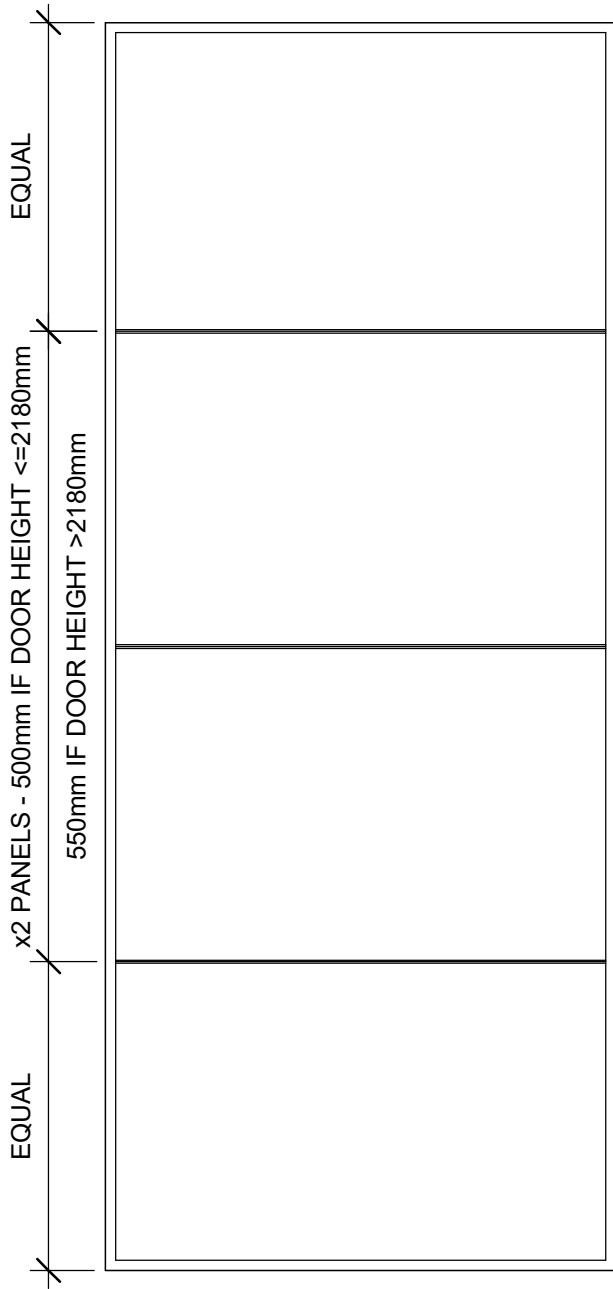

- Panel thickness = 41mm
- Can be made any size up to 2650 x1350mm and powdercoated in any standard colour.
- Panels are made with aluminium profiles.
- For our full warranty details refer to our website.
- Can be hung in any type of aluminium or timber jamb/frame, by others.
- These drawings and pictures are representations of the panel only - detail not exact.

Range: Aluminium

Type: Strata

Version: 2.0

Code: Strata TGVVP10

www.parkwooddoors.co.nz
www.parkwooddoors.com.au

- Panel thickness = 42mm
- Can be made any size up to 2400 x1200mm and powdercoated in any standard colour.
- Panels are made with aluminium skin and aluminium honeycombe core.
- Panels are thermally enhanced.
- For our full warranty details refer to our website.
- Can be hung in any type of aluminium or timber jamb/frame, by others.
- These drawings and pictures are representations of the panel only - detail not exact.

Range: Aluminium
 Type: Thermtek
 Version: 2.0

Code: **Thermtek 3HV**

www.parkwooddoors.co.nz
www.parkwooddoors.com.au

- Panel thickness = 41mm
- Can be made any size up to 2650 x1210mm and powdercoated in any standard colour.
- Panels are made with aluminium profiles.
- Panels are thermally enhanced.
- For our full warranty details refer to our website.
- Can be hung in any type of aluminium or timber jamb/frame, by others.
- These drawings and pictures are representations of the panel only - detail not exact.