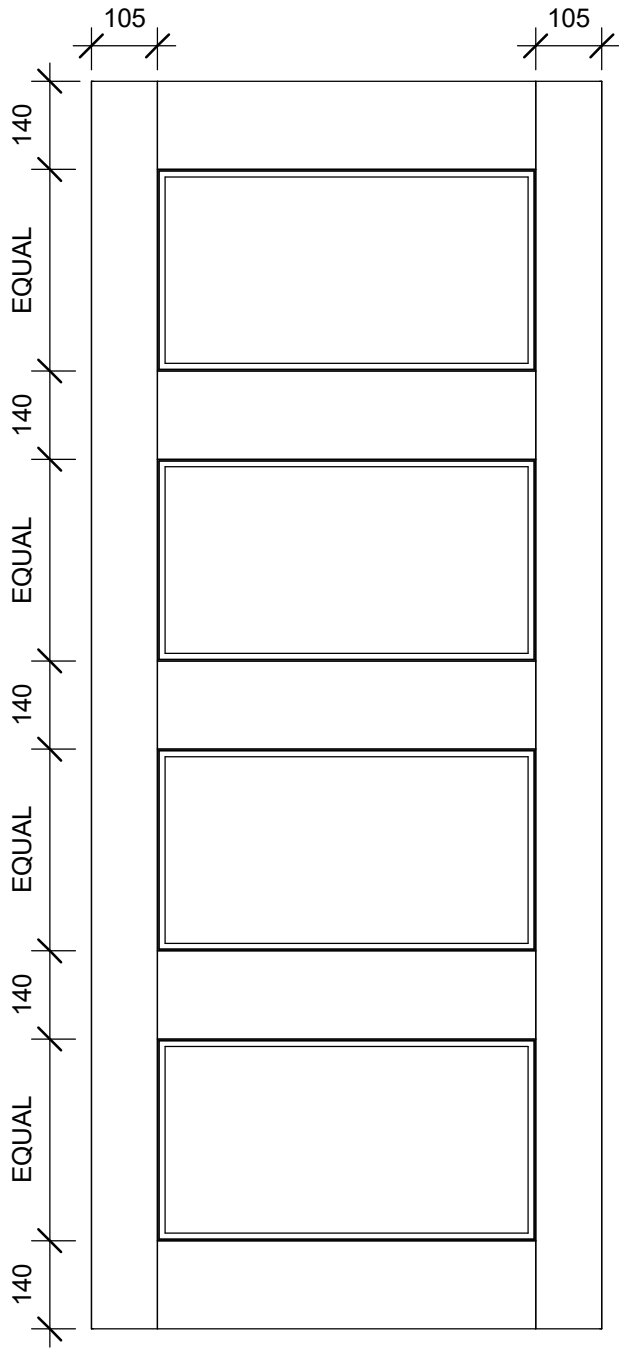

- Panel thickness = 41mm
- Can be made any size up to 2650 x1350mm and powdercoated in any standard colour.
- Panels are made with aluminium profiles.
- For our full warranty details refer to our website.
- Can be hung in any type of aluminium or timber jamb/frame, by others.
- These drawings and pictures are representations of the panel only - detail not exact.

Range: Aluminium

Type: Strata

Version: 2.0

Code: Strata 14T

www.parkwooddoors.co.nz
www.parkwooddoors.com.au

- Panel thickness = 41mm
- Can be made any size up to 2650 x1350mm and powdercoated in any standard colour.
- Panels are made with aluminium profiles.
- This panel is single glazed in any 6mm glass required.
- For our full warranty details refer to our website.
- Can be hung in any type of aluminium or timber jamb/frame, by others.
- These drawings and pictures are representations of the panel only - detail not exact.

Range: Aluminium

Type: Strata

Version: 2.0

Code: Strata 24L

www.parkwooddoors.co.nz
www.parkwooddoors.com.au

- Panel thickness = 41mm
- Can be made any height up to 2650mm and powdercoated in any standard colour.
- For our full warranty details refer to our website.
- Can be hung in any type of aluminium or timber jamb/frame, by others.
- These drawings and pictures are representations of the panel only - detail not exact.

Range: Aluminium

Type: Strata

Version: 2.0

Code: Strata TGVVP10

www.parkwooddoors.co.nz
www.parkwooddoors.com.au

- Panel thickness = 42mm
- Can be made any size up to 2400 x1200mm and powdercoated in any standard colour.
- Panels are made with aluminium skin and aluminium honeycombe core.
- Panels are thermally enhanced.
- For our full warranty details refer to our website.
- Can be hung in any type of aluminium or timber jamb/frame, by others.
- These drawings and pictures are representations of the panel only - detail not exact.