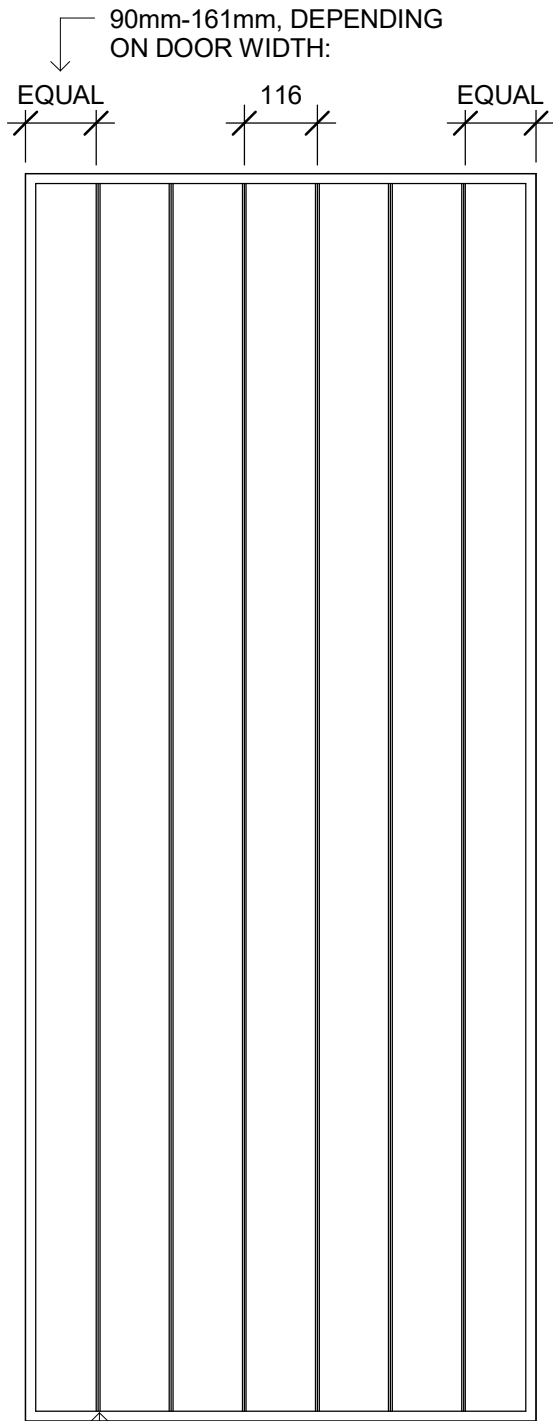

NO OF 'V's DEPENDANT ON DOOR SIZE:

300mm < 412mm:	2
412mm < 528mm:	3
528mm < 644mm:	4
644mm < 760mm:	5
760mm < 876mm:	6
876mm < 1000mm:	7

- Panel thickness = 42mm
- Can be made any size up to 2400 x1200mm and powdercoated in any standard colour.
- Panels are made with aluminium skin and aluminium honeycombe core.
- Panels are thermally enhanced.
- For our full warranty details refer to our website.
- Can be hung in any type of aluminium or timber jamb/frame, by others.
- These drawings and pictures are representations of the panel only - detail not exact.

Range: Aluminium

Type: Thermtek

Version: 2.0

Code: Thermtek TGV