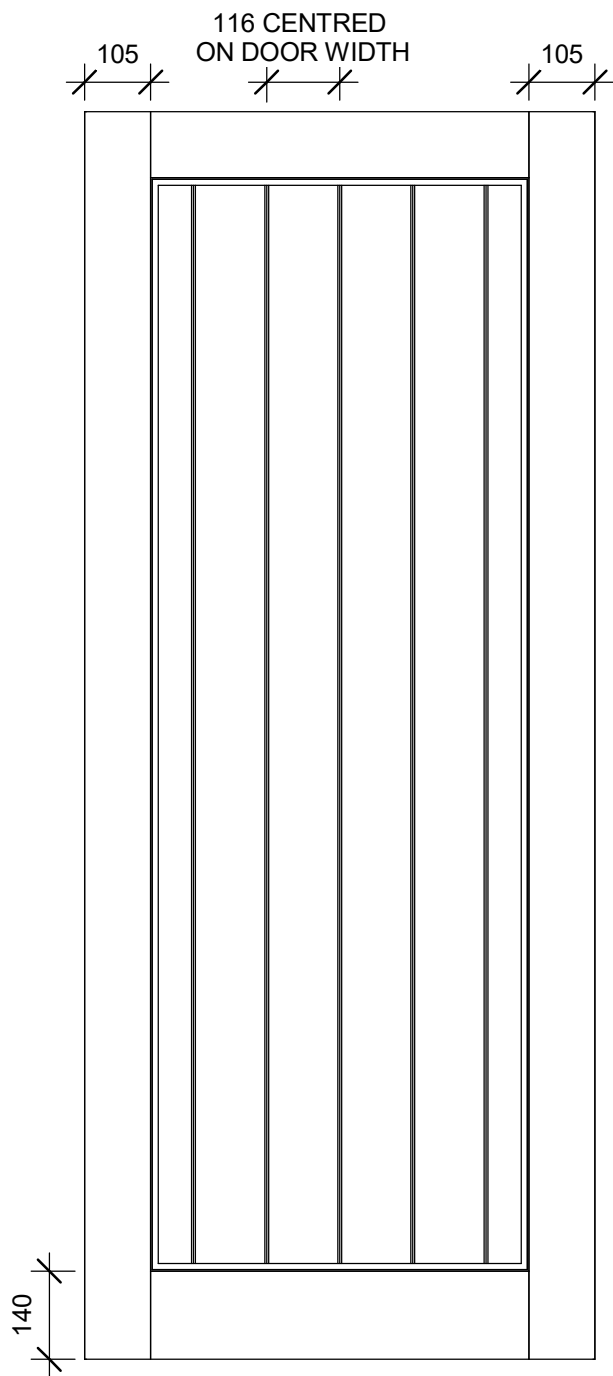

- Panel thickness = 41mm
- Can be made any size up to 2650 x1350mm and powdercoated in any standard colour.
- Panels are made with aluminium profiles.
- For our full warranty details refer to our website.
- Can be hung in any type of aluminium or timber jamb/frame, by others.
- These drawings and pictures are representations of the panel only - detail not exact.

Range: Aluminium

Type: Strata

Version: 2.0

Code: Strata 4P

www.parkwooddoors.co.nz
www.parkwooddoors.com.au

- Panel thickness = 41mm
- Can be made any size up to 2650 x1190mm and powdercoated in any standard colour.
- Panels are made with aluminium profiles.
- For our full warranty details refer to our website.
- Can be hung in any type of aluminium or timber jamb/frame, by others.
- These drawings and pictures are representations of the panel only - detail not exact.

Range: Aluminium

Type: Strata

Version: 2.0

Code: Strata 10TV

www.parkwooddoors.co.nz
www.parkwooddoors.com.au

- Panel thickness = 41mm
- Can be made any size up to 2650 x1350mm and powdercoated in any standard colour.
- Panels are made with aluminium profiles.
- This panel is single glazed in any 6mm glass required.
- For our full warranty details refer to our website.
- Can be hung in any type of aluminium or timber jamb/frame, by others.
- These drawings and pictures are representations of the panel only - detail not exact.