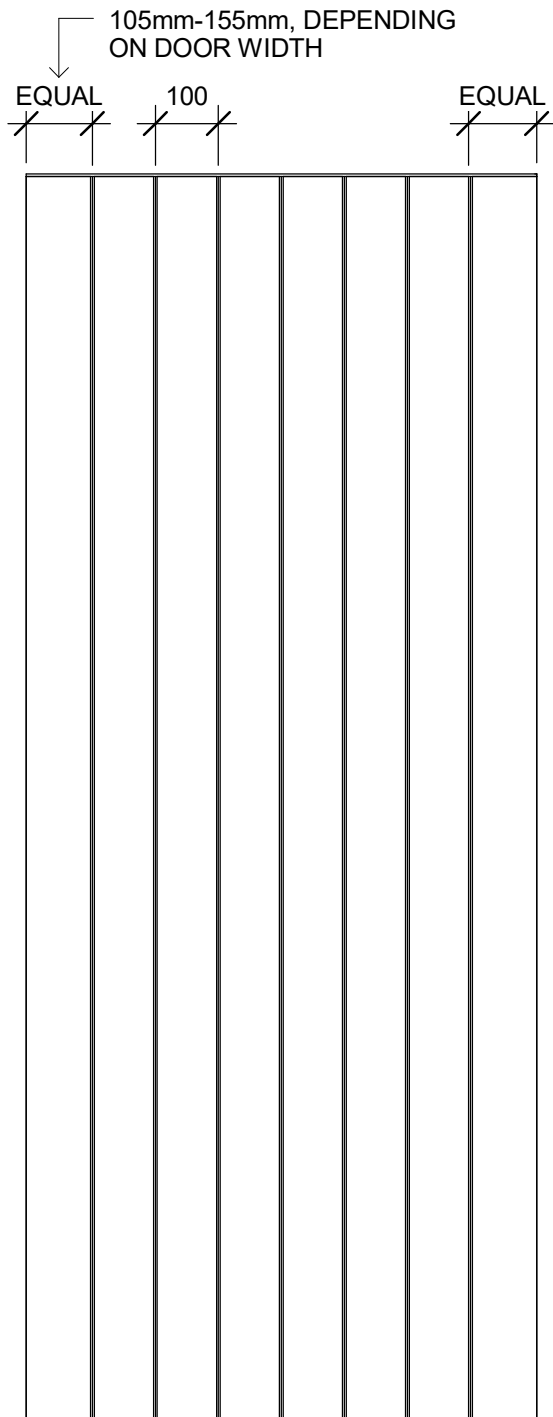

Range: Aluminium

Type: Strata

Version: 2.0

Code: Strata 24L

www.parkwooddoors.co.nz
www.parkwooddoors.com.au

- Panel thickness = 41mm
- Can be made any height up to 2650mm and powdercoated in any standard colour.
- For our full warranty details refer to our website.
- Can be hung in any type of aluminium or timber jamb/frame, by others.
- These drawings and pictures are representations of the panel only - detail not exact.