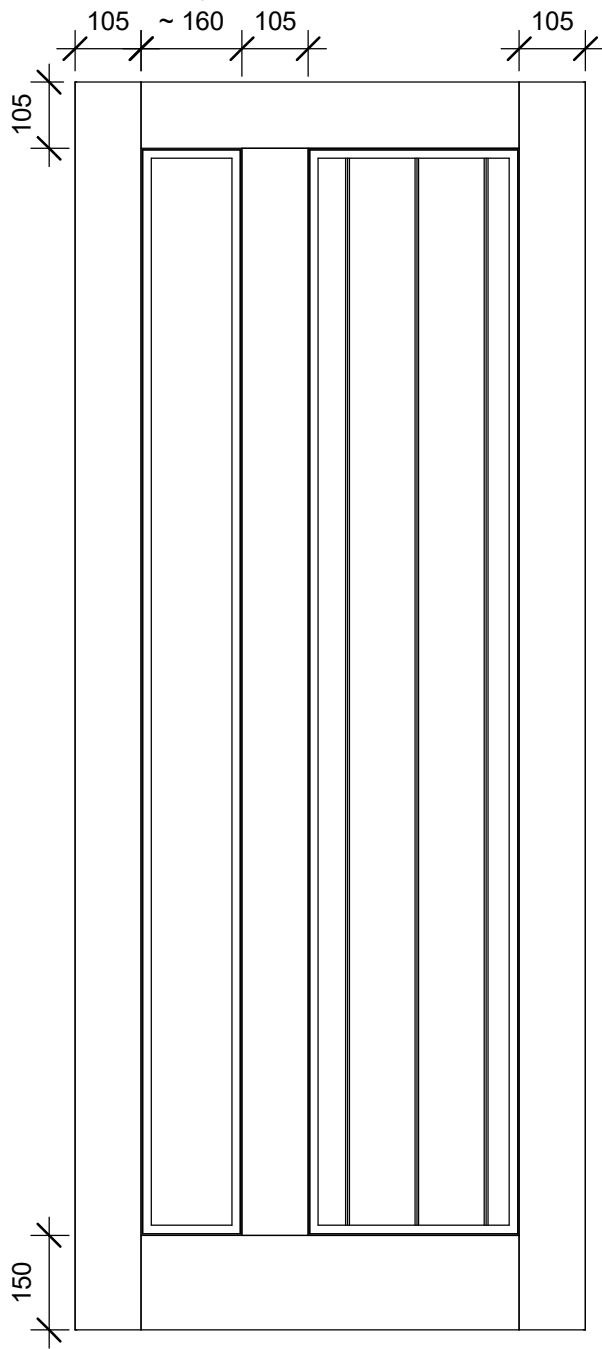

Range: Aluminium

Type: Thermtek

Version: 2.0

Code: Thermtek 4P

www.parkwooddoors.co.nz
www.parkwooddoors.com.au

- Panel thickness = 41mm
- Can be made any size up to 2650 x1210mm and powdercoated in any standard colour.
- Panels are made with aluminium profiles.
- Panels are thermally enhanced and double glazed in any glass (unit 18mm thick).
- For our full warranty details refer to our website.
- Can be hung in any type of aluminium or timber jamb/frame, by others.
- These drawings and pictures are representations of the panel only - detail not exact.

Range: Aluminium

Type: Thermtek

Version: 2.0

Code: Thermtek 4P O/T

www.parkwooddoors.co.nz
www.parkwooddoors.com.au

VARIES WITH
DOOR WIDTH

- Panel thickness = 41mm
- Can be made any size up to 2650 x1210mm and powdercoated in any standard colour.
- Panels are made with aluminium profiles.
- Panels are thermally enhanced and double glazed in any glass (unit 18mm thick).
- For our full warranty details refer to our website.
- Can be hung in any type of aluminium or timber jamb/frame, by others.
- These drawings and pictures are representations of the panel only - detail not exact.

Range: Aluminium

Type: Thermtek

Version: 2.0

Code: Thermtek 11T

www.parkwooddoors.co.nz
www.parkwooddoors.com.au

VARIES WITH
DOOR WIDTH

- Panel thickness = 41mm
- Can be made any size up to 2650 x1210mm and powdercoated in any standard colour.
- Panels are made with aluminium profiles.
- Panels are thermally enhanced and double glazed in any glass (unit 18mm thick).
- For our full warranty details refer to our website.
- Can be hung in any type of aluminium or timber jamb/frame, by others.
- These drawings and pictures are representations of the panel only - detail not exact.