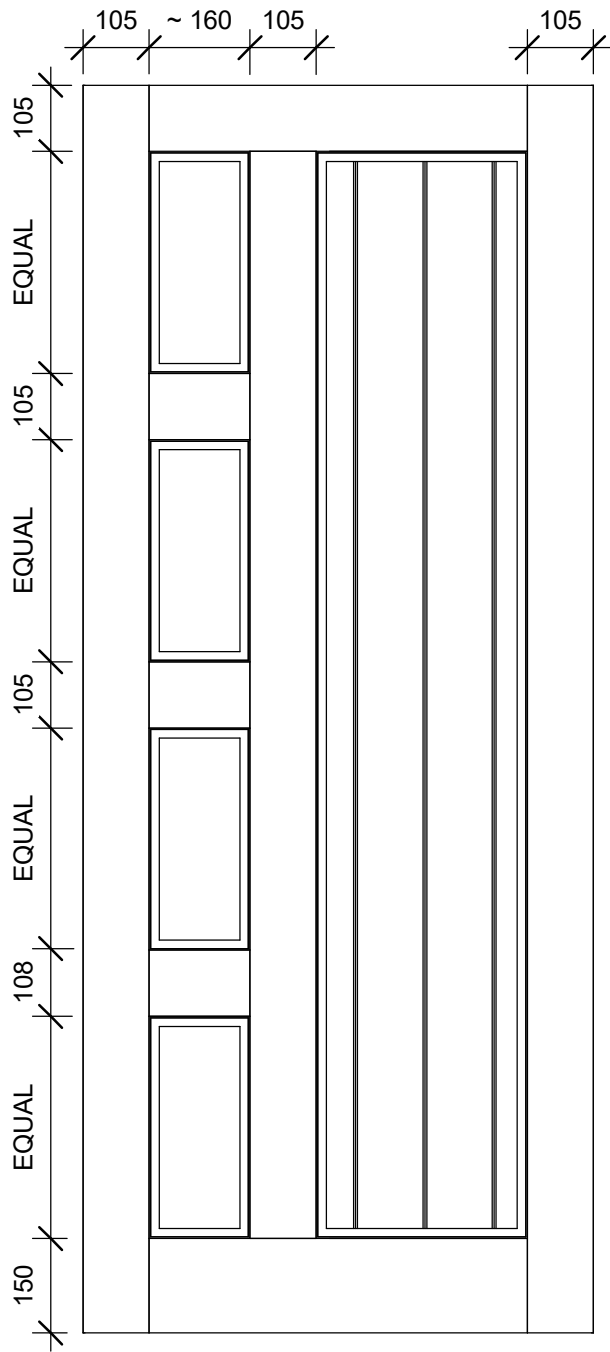

Range: Aluminium

Type: Thermtek

Version: 2.0

Code: Thermtek 4P O/T

www.parkwooddoors.co.nz
www.parkwooddoors.com.au

VARIES WITH
DOOR WIDTH

- Panel thickness = 41mm
- Can be made any size up to 2650 x1210mm and powdercoated in any standard colour.
- Panels are made with aluminium profiles.
- Panels are thermally enhanced and double glazed in any glass (unit 18mm thick).
- For our full warranty details refer to our website.
- Can be hung in any type of aluminium or timber jamb/frame, by others.
- These drawings and pictures are representations of the panel only - detail not exact.

Range: Aluminium

Type: Thermtek

Version: 2.0

Code: Thermtek 11T

www.parkwooddoors.co.nz
www.parkwooddoors.com.au

VARIES WITH
DOOR WIDTH

- Panel thickness = 41mm
- Can be made any size up to 2650 x1210mm and powdercoated in any standard colour.
- Panels are made with aluminium profiles.
- Panels are thermally enhanced and double glazed in any glass (unit 18mm thick).
- For our full warranty details refer to our website.
- Can be hung in any type of aluminium or timber jamb/frame, by others.
- These drawings and pictures are representations of the panel only - detail not exact.

- Panel thickness = 42mm
- Can be made any size up to 2400 x1200mm and powdercoated in any standard colour.
- Panels are made with aluminium skin and aluminium honeycombe core.
- Panels are thermally enhanced.
- For our full warranty details refer to our website.
- Can be hung in any type of aluminium or timber jamb/frame, by others.
- These drawings and pictures are representations of the panel only - detail not exact.