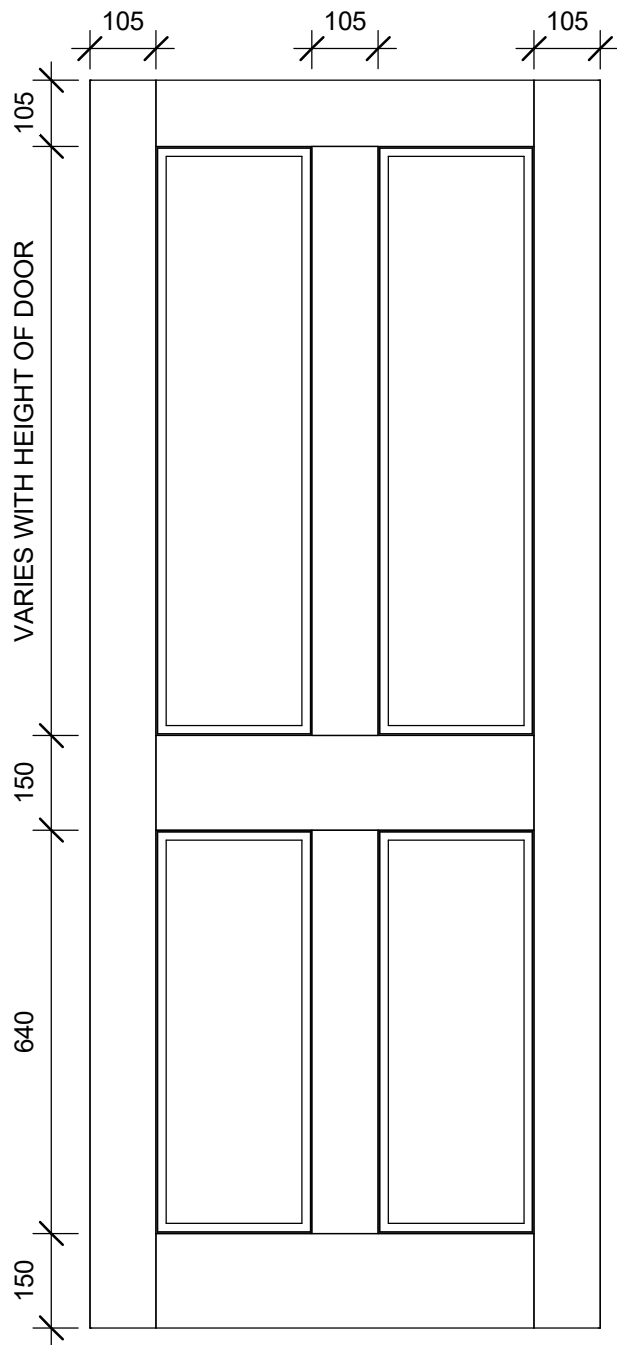

Range: Aluminium

Type: Strata

Version: 2.0

Code: Strata TGVVP10

www.parkwooddoors.co.nz
www.parkwooddoors.com.au

- Panel thickness = 42mm
- Can be made any size up to 2400 x1200mm and powdercoated in any standard colour.
- Panels are made with aluminium skin and aluminium honeycombe core.
- Panels are thermally enhanced.
- For our full warranty details refer to our website.
- Can be hung in any type of aluminium or timber jamb/frame, by others.
- These drawings and pictures are representations of the panel only - detail not exact.

Range: Aluminium

Type: Thermtek

Version: 2.0

Code: Thermtek 4P

www.parkwooddoors.co.nz
www.parkwooddoors.com.au

- Panel thickness = 41mm
- Can be made any size up to 2650 x1210mm and powdercoated in any standard colour.
- Panels are made with aluminium profiles.
- Panels are thermally enhanced and double glazed in any glass (unit 18mm thick).
- For our full warranty details refer to our website.
- Can be hung in any type of aluminium or timber jamb/frame, by others.
- These drawings and pictures are representations of the panel only - detail not exact.

Range: Aluminium

Type: Thermtek

Version: 2.0

Code: Thermtek 4P O/T

www.parkwooddoors.co.nz
www.parkwooddoors.com.au

VARIES WITH
DOOR WIDTH

- Panel thickness = 41mm
- Can be made any size up to 2650 x1210mm and powdercoated in any standard colour.
- Panels are made with aluminium profiles.
- Panels are thermally enhanced and double glazed in any glass (unit 18mm thick).
- For our full warranty details refer to our website.
- Can be hung in any type of aluminium or timber jamb/frame, by others.
- These drawings and pictures are representations of the panel only - detail not exact.