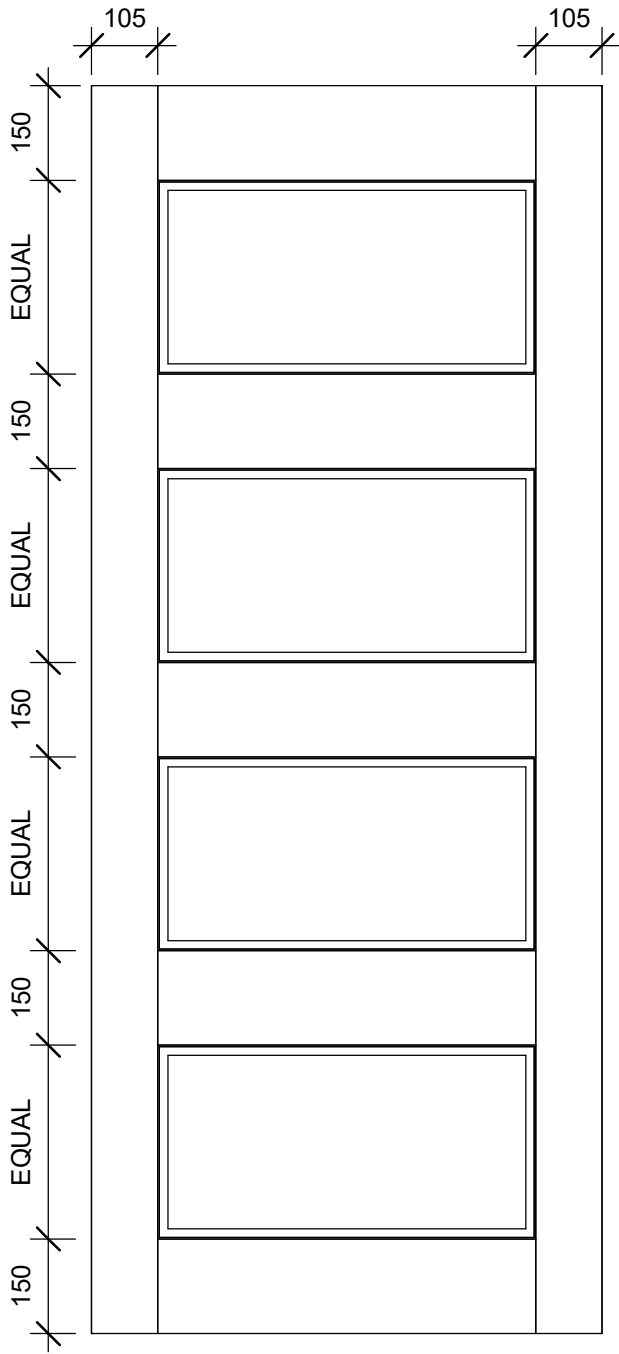

- Panel thickness = 41mm
- Can be made any size up to 2650 x1350mm and powdercoated in any standard colour.
- Panels are made with aluminium profiles.
- For our full warranty details refer to our website.
- Can be hung in any type of aluminium or timber jamb/frame, by others.
- These drawings and pictures are representations of the panel only - detail not exact.

Range: Aluminium

Type: Thermtek

Version: 2.0

Code: Thermtek 14T

www.parkwooddoors.co.nz
www.parkwooddoors.com.au

- Panel thickness = 41mm
- Can be made any size up to 2450 x1210mm and powdercoated in any standard colour.
- Panels are made with aluminium profiles.
- Panels are thermally enhanced and double glazed in any glass (unit 18mm thick).
- For our full warranty details refer to our website.
- Can be hung in any type of aluminium or timber jamb/frame, by others.
- These drawings and pictures are representations of the panel only - detail not exact.

Range: Aluminium

Type: Thermtek

Version: 2.0

Code: Thermtek 24L

www.parkwooddoors.co.nz
www.parkwooddoors.com.au

- Panel thickness = 42mm
- Can be made any size up to 2400 x 1200mm.
- Panels are made with aluminium honeycomb core with the outside face of the honeycomb powdercoated.
- Finish: Specialist powder coated to any colour available.
- For our full warranty details refer to our website.
- Can be hung in any type of aluminium or timber jamb/frame, by others.
- These drawings and pictures are representations of the panel only - detail not exact.

- Panel thickness = 42mm
- Can be made any size up to 2400 x1200mm and powdercoated in any standard colour.
- Panels are made with aluminium skin and aluminium honeycombe core.
- Panels are thermally enhanced.
- For our full warranty details refer to our website.
- Can be hung in any type of aluminium or timber jamb/frame, by others.
- These drawings and pictures are representations of the panel only - detail not exact.