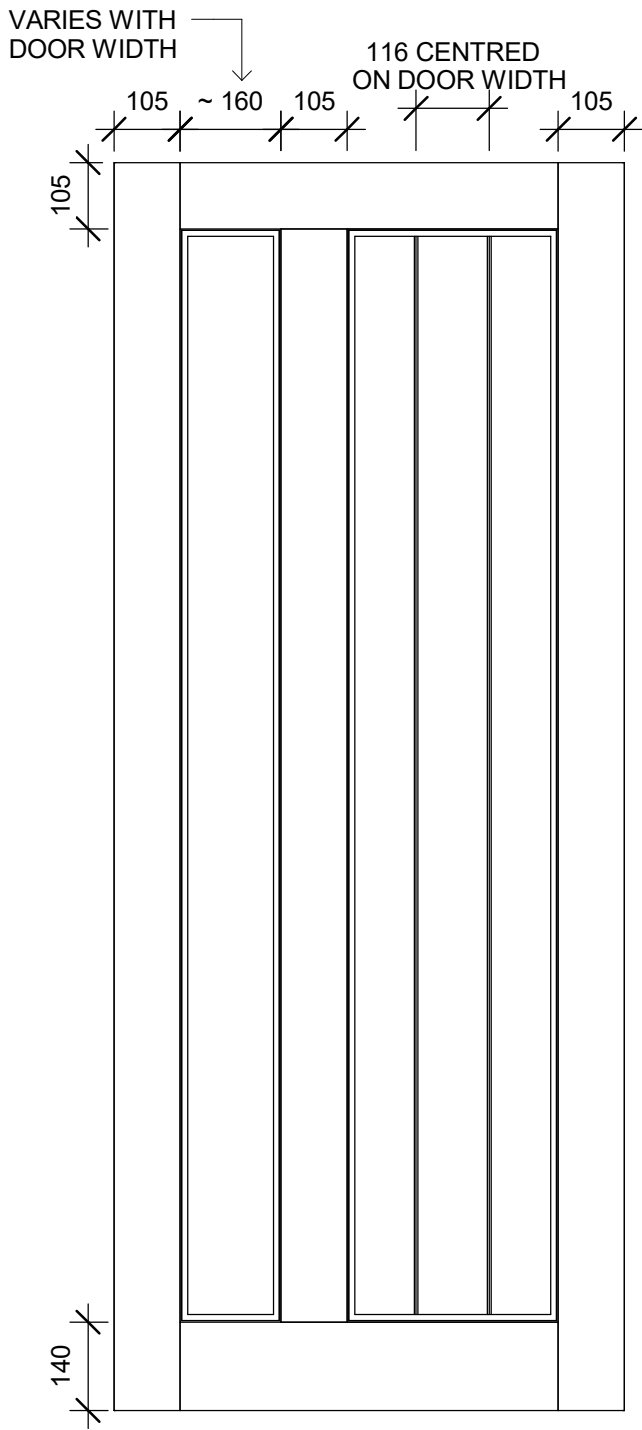

- Panel thickness = 41mm
- Can be made any size up to 2650 x1350mm and powdercoated in any standard colour.
- Panels are made with aluminium profiles.
- For our full warranty details refer to our website.
- Can be hung in any type of aluminium or timber jamb/frame, by others.
- These drawings and pictures are representations of the panel only - detail not exact.

Range: Aluminium

Type: Strata

Version: 2.0

Code: Strata 4P

www.parkwooddoors.co.nz
www.parkwooddoors.com.au

- Panel thickness = 41mm
- Can be made any size up to 2650 x1190mm and powdercoated in any standard colour.
- Panels are made with aluminium profiles.
- For our full warranty details refer to our website.
- Can be hung in any type of aluminium or timber jamb/frame, by others.
- These drawings and pictures are representations of the panel only - detail not exact.

Range: Aluminium

Type: Strata

Version: 2.0

Code: Strata 10TV

www.parkwooddoors.co.nz
www.parkwooddoors.com.au

- Panel thickness = 41mm
- Can be made any size up to 2650 x1350mm and powdercoated in any standard colour.
- Panels are made with aluminium profiles.
- This panel is single glazed in any 6mm glass required.
- For our full warranty details refer to our website.
- Can be hung in any type of aluminium or timber jamb/frame, by others.
- These drawings and pictures are representations of the panel only - detail not exact.

Range: Aluminium

Type: Strata

Version: 2.0

Code: Strata 11T

www.parkwooddoors.co.nz
www.parkwooddoors.com.au

- Panel thickness = 41mm
- Can be made any size up to 2650 x1350mm and powdercoated in any standard colour.
- Panels are made with aluminium profiles.
- This panel is single glazed in any 6mm glass required.
- For our full warranty details refer to our website.
- Can be hung in any type of aluminium or timber jamb/frame, by others.
- These drawings and pictures are representations of the panel only - detail not exact.